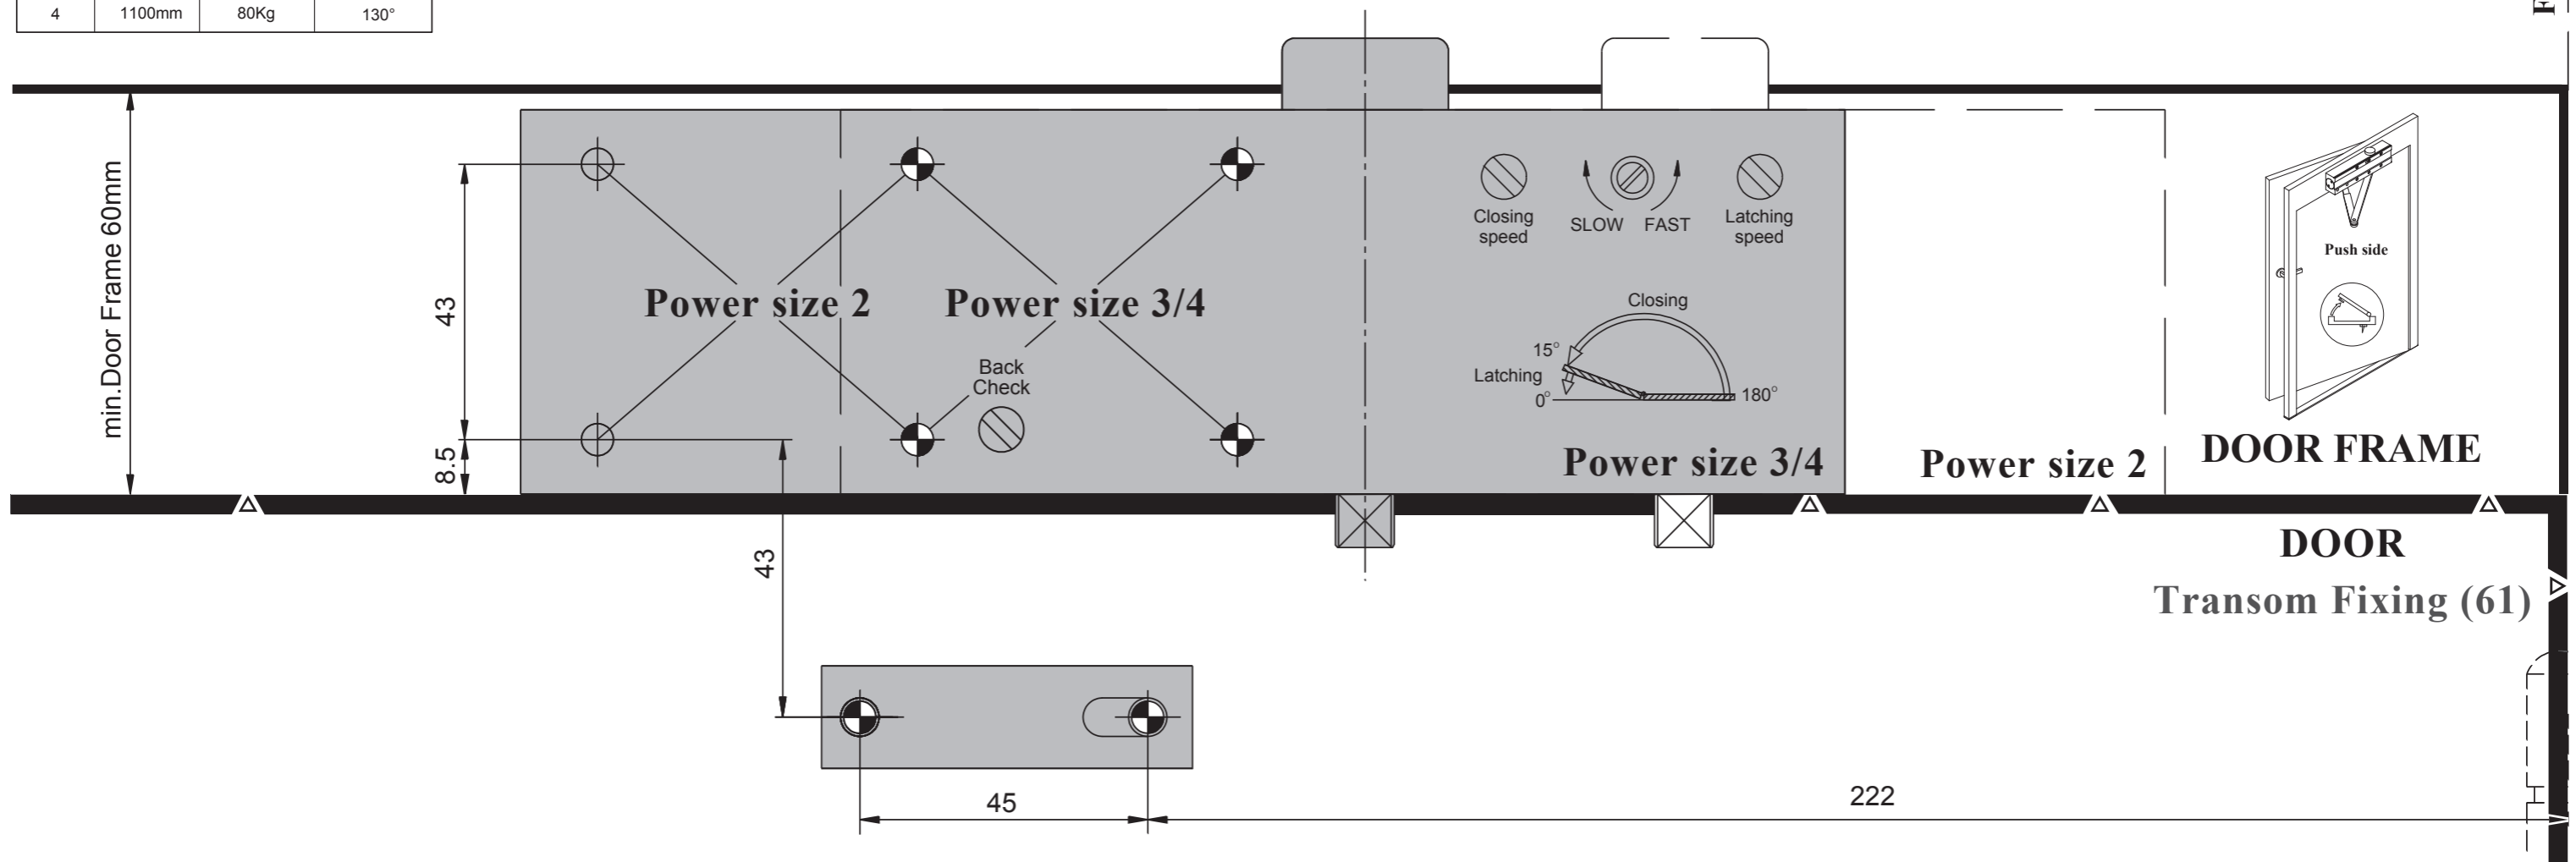

Power size	Max. Door width	Max. Door weight	Max. Door opening
2	850mm	40Kg	180°
3	950mm	60Kg	180°
4	1100mm	80Kg	130°

Fold Here

Power size	Max. Door width	Max. Door weight	Max. Door opening
2	850mm	40Kg	180°
3	950mm	60Kg	180°
4	1100mm	80Kg	130°