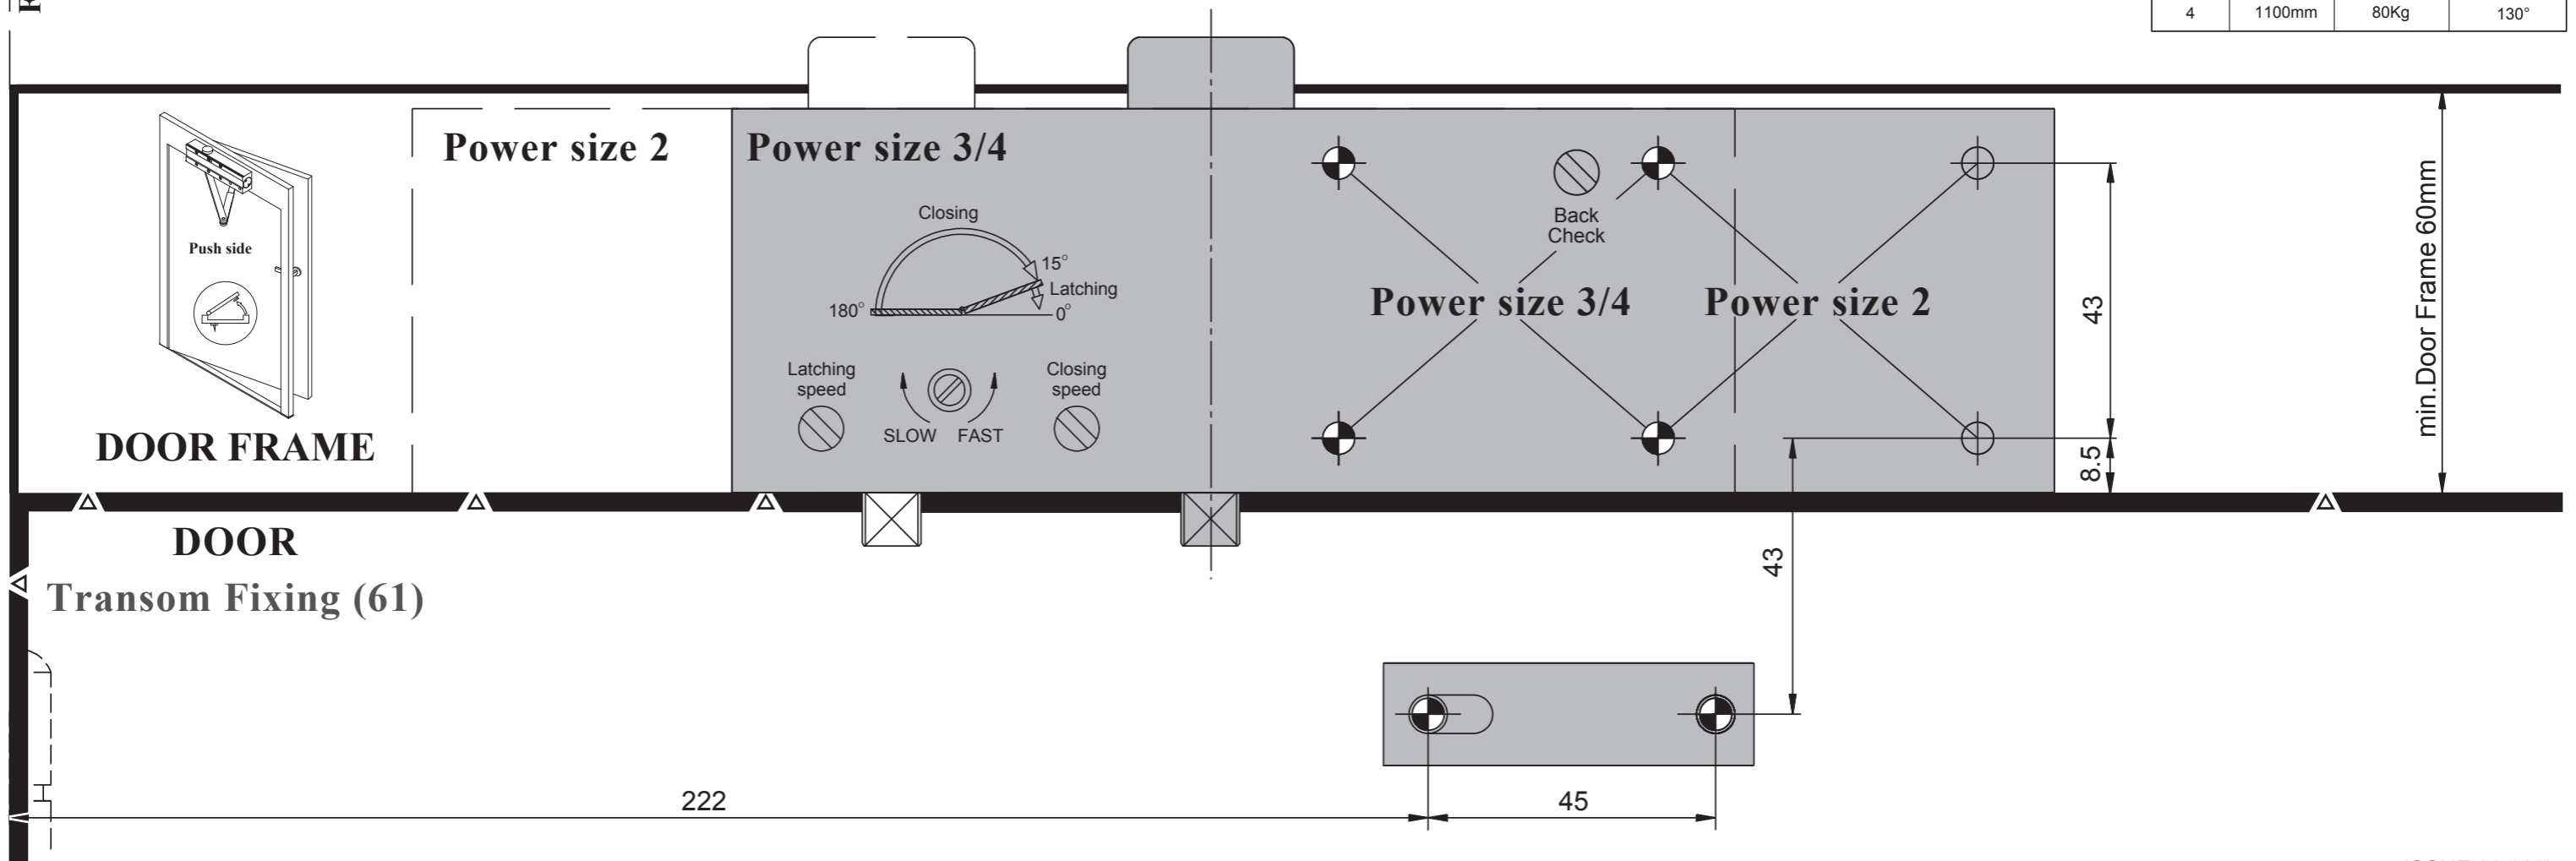

Power size	Max. Door width	Max. Door weight	Max. Door opening
2	850mm	40Kg	180°
3	950mm	60Kg	180°
4	1100mm	80Kg	130°

Fold Here

Power size	Max. Door width	Max. Door weight	Max. Door opening
2	850mm	40Kg	180°
3	950mm	60Kg	180°
4	1100mm	80Kg	130°