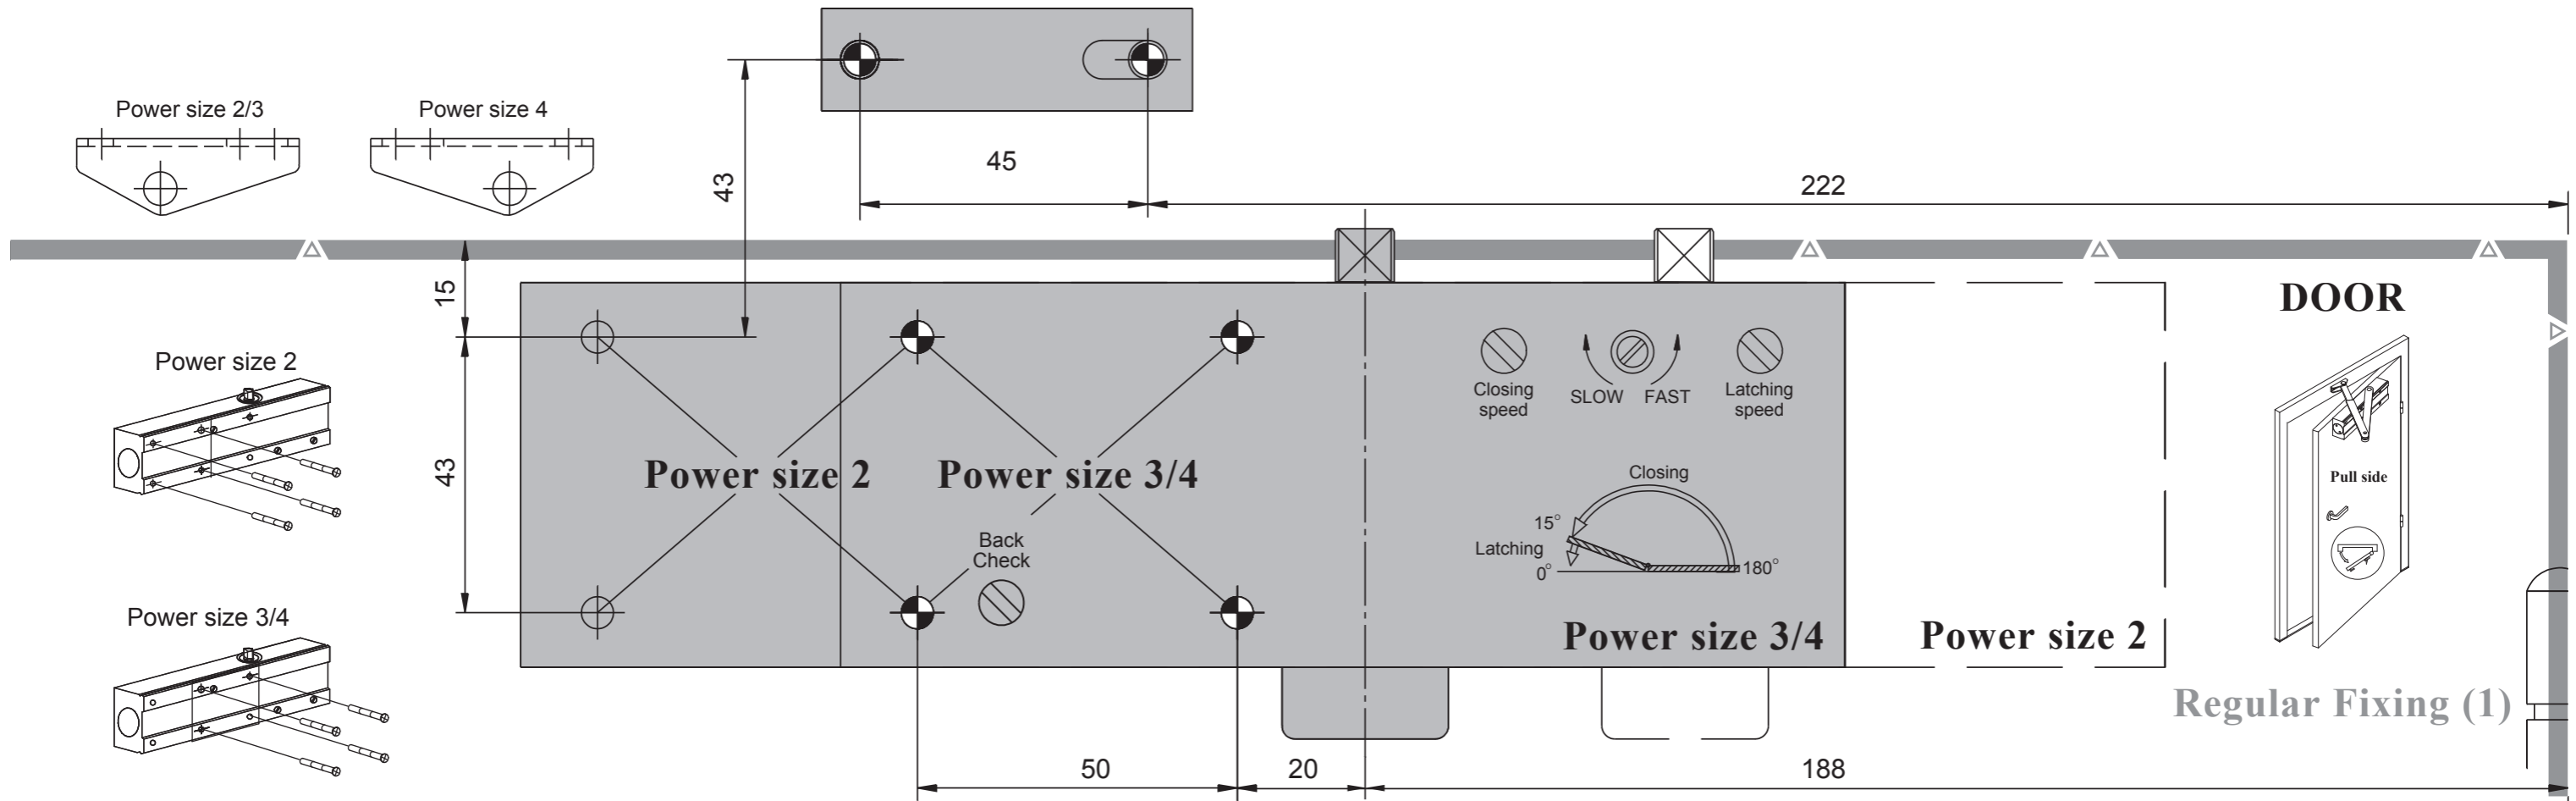

Power size	Max. Door width	Max. Door weight	Max. Door opening
2	850mm	40Kg	180°
3	950mm	60Kg	180°
4	1100mm	80Kg	130°

Fold Here

Power size	Max. Door width	Max. Door weight	Max. Door opening
2	850mm	40Kg	180°
3	950mm	60Kg	180°
4	1100mm	80Kg	130°