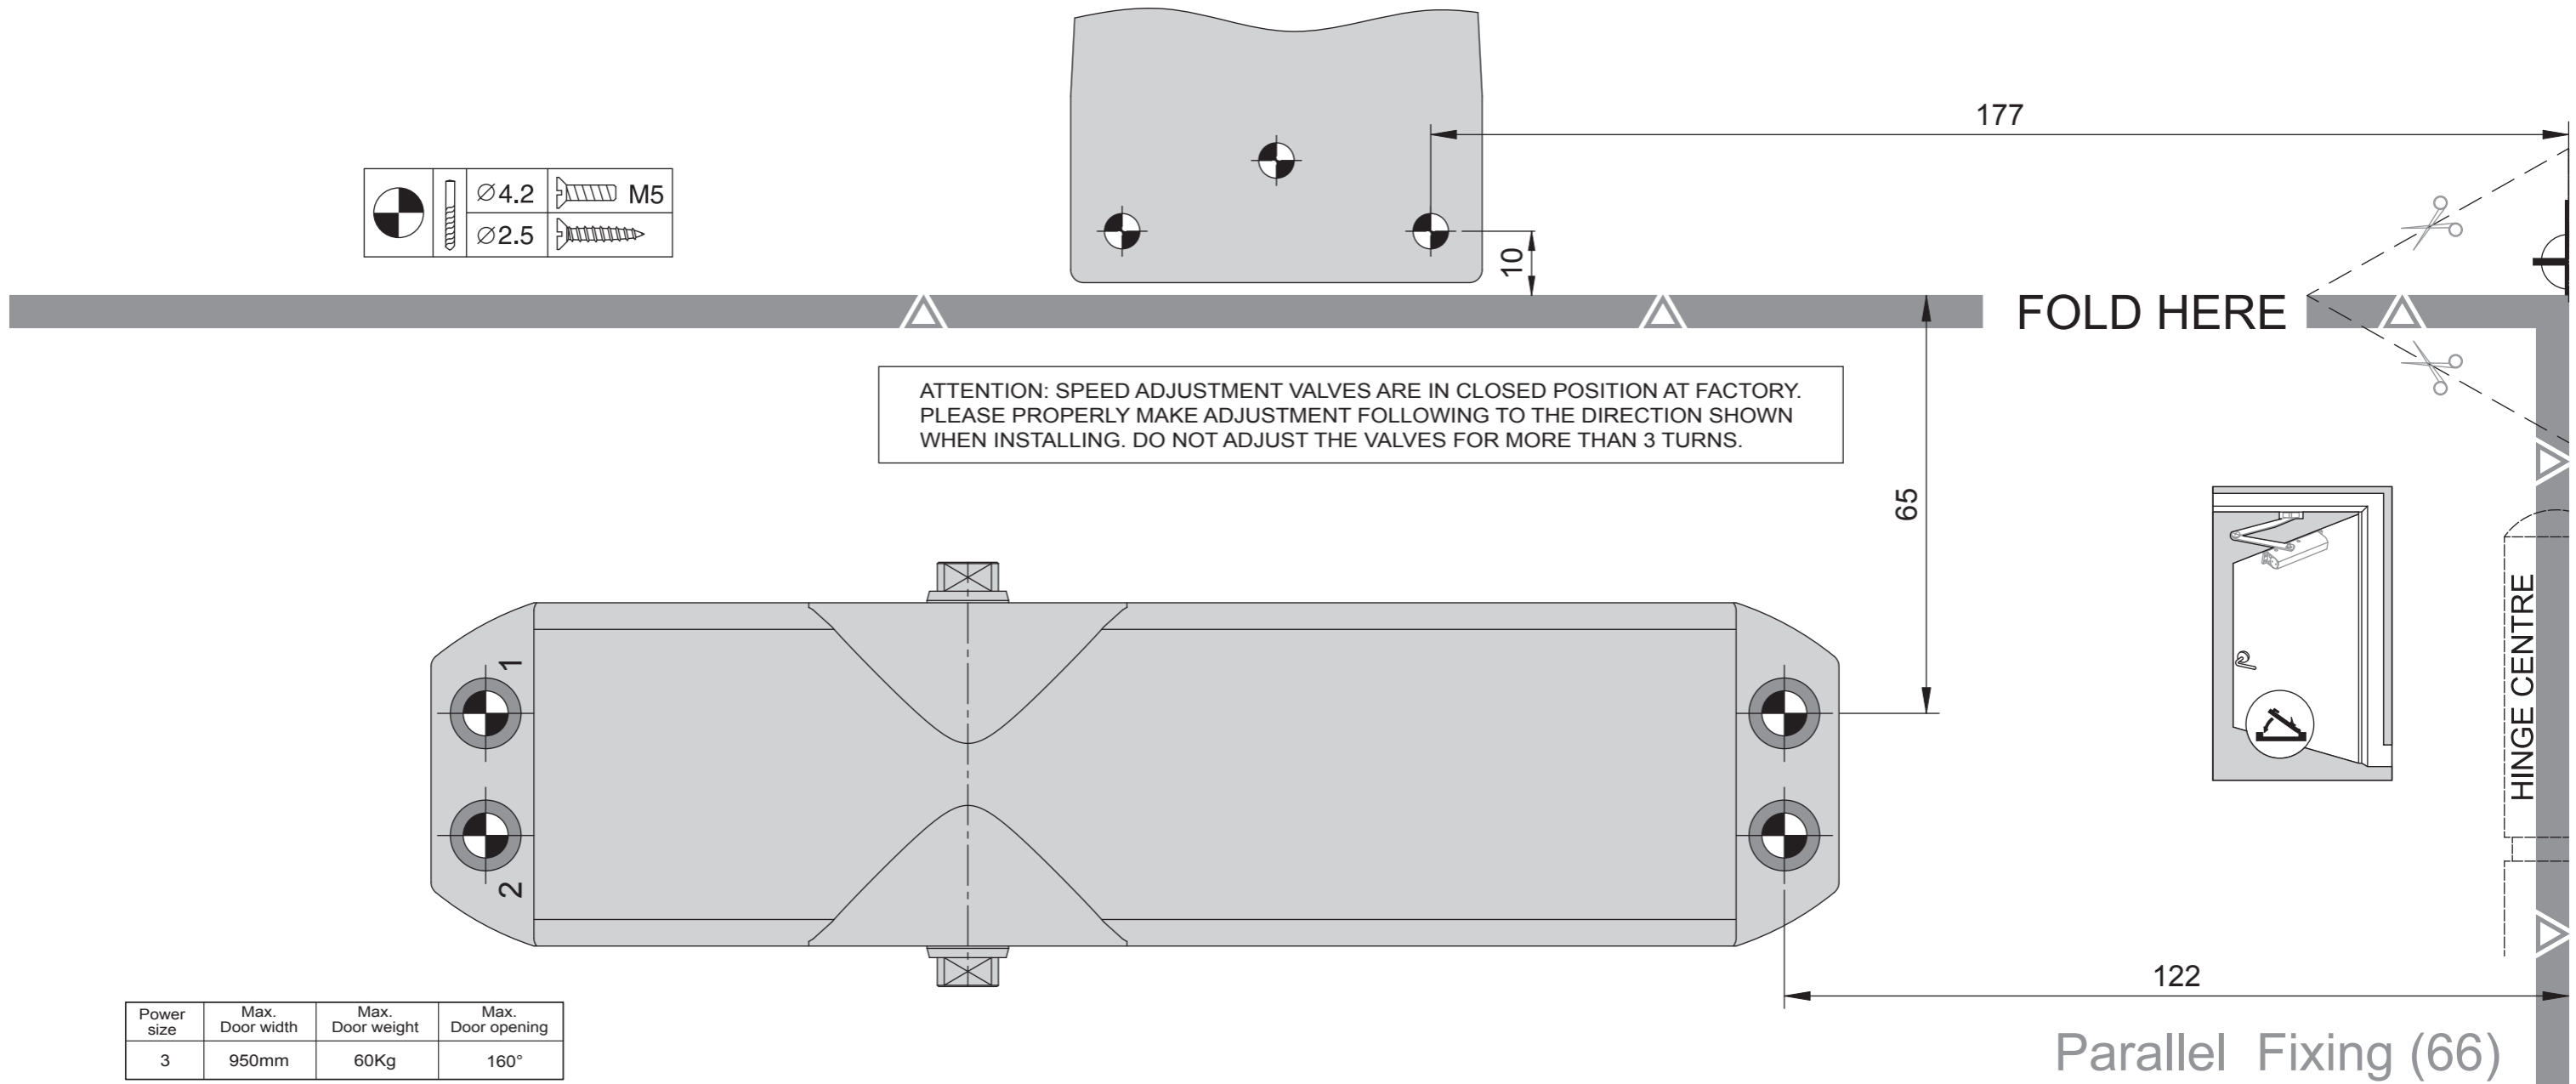

Power size	Max. Door width	Max. Door weight	Max. Door opening
3	950mm	60Kg	160°

Power size	Max. Door width	Max. Door weight	Max. Door opening
2	850mm	40Kg	180°
3	950mm	60Kg	180°
4	1100mm	80Kg	105°

		Ø4.2		M5
		Ø2.5		

Power size	Max. Door width	Max. Door weight	Max. Door opening
3	950mm	60Kg	160°

Parallel Fixing (66)

Power size	Max. Door width	Max. Door weight	Max. Door opening
2	850mm	40Kg	180°
3	950mm	60Kg	180°
4	1100mm	80Kg	105°

- Power size 2
- Power size 3
- Power size 4