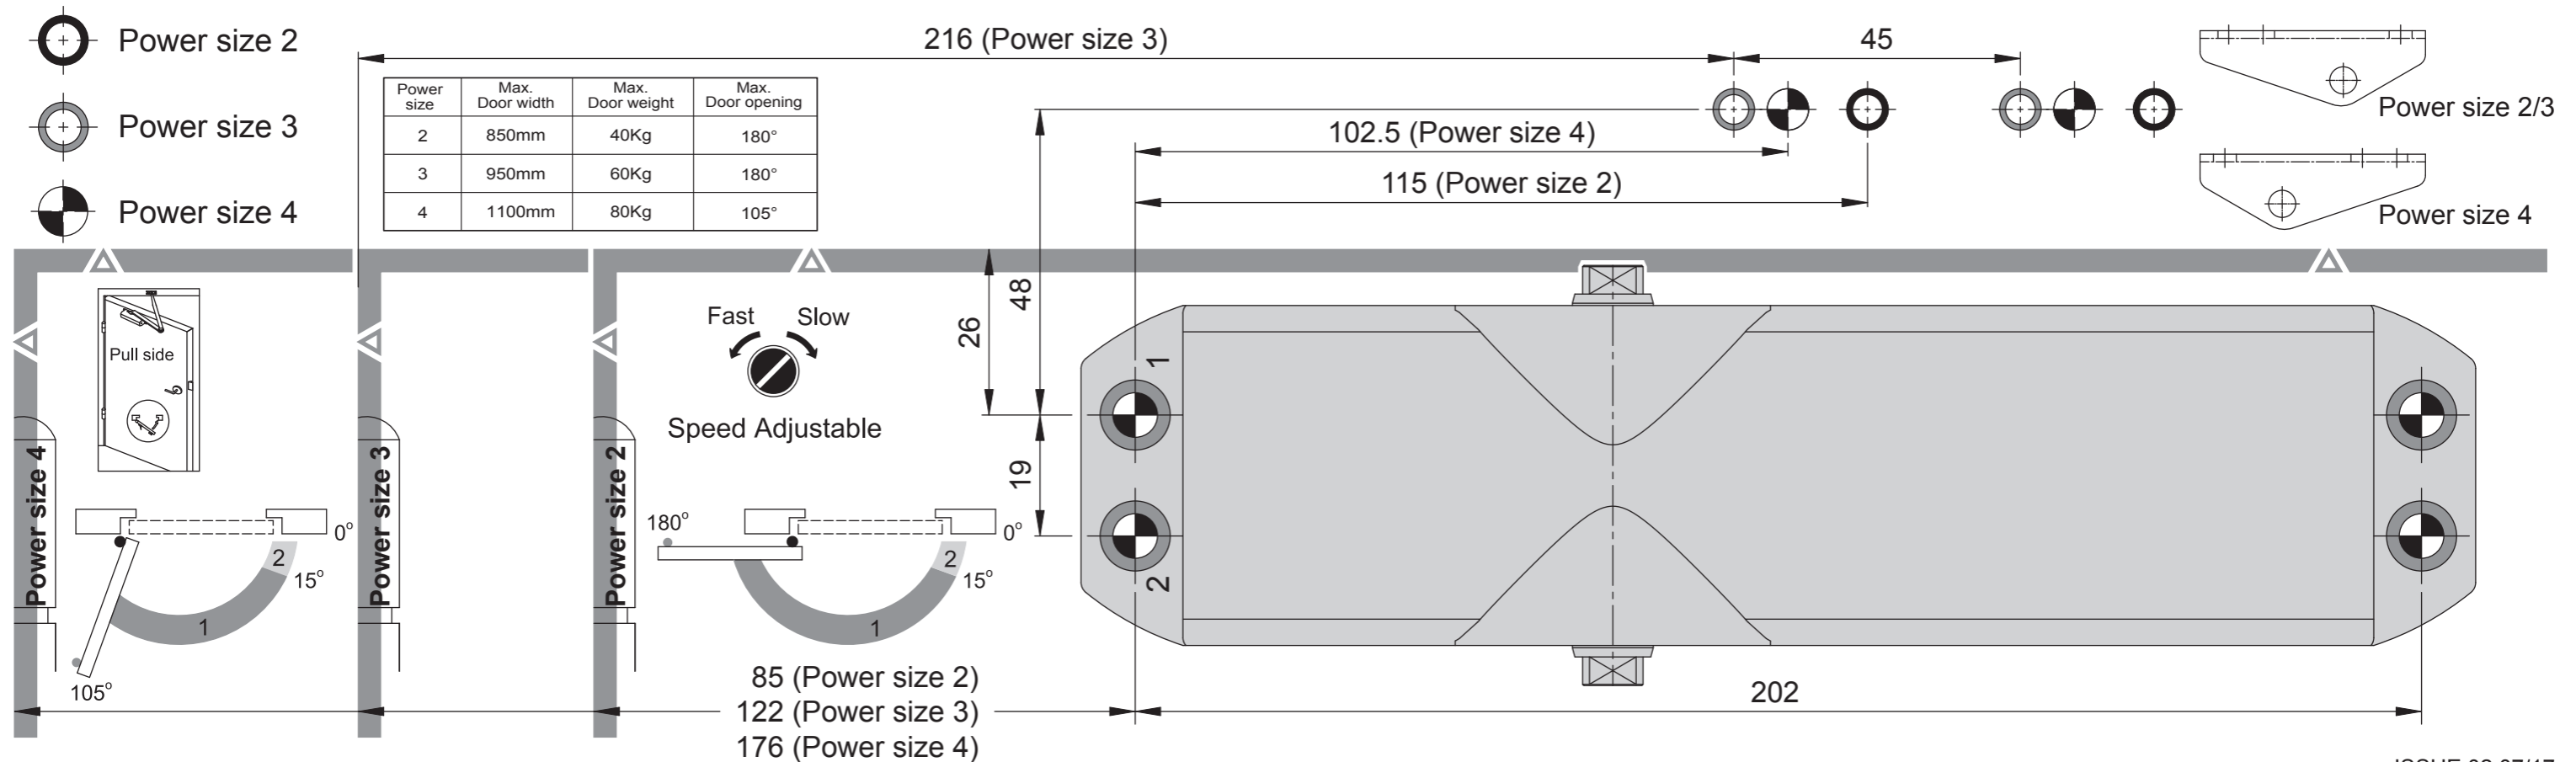

Power size	Max. Door width	Max. Door weight	Max. Door opening
3	950mm	60Kg	160°

Power size	Max. Door width	Max. Door weight	Max. Door opening
2	850mm	40Kg	180°
3	950mm	60Kg	180°
4	1100mm	80Kg	105°

		Ø4.2		M5
		Ø2.5		

Power size	Max. Door width	Max. Door weight	Max. Door opening
3	950mm	60Kg	160°

Parallel Fixing (66)

Power size	Max. Door width	Max. Door weight	Max. Door opening
2	850mm	40Kg	180°
3	950mm	60Kg	180°
4	1100mm	80Kg	105°

- Power size 2
- Power size 3
- Power size 4