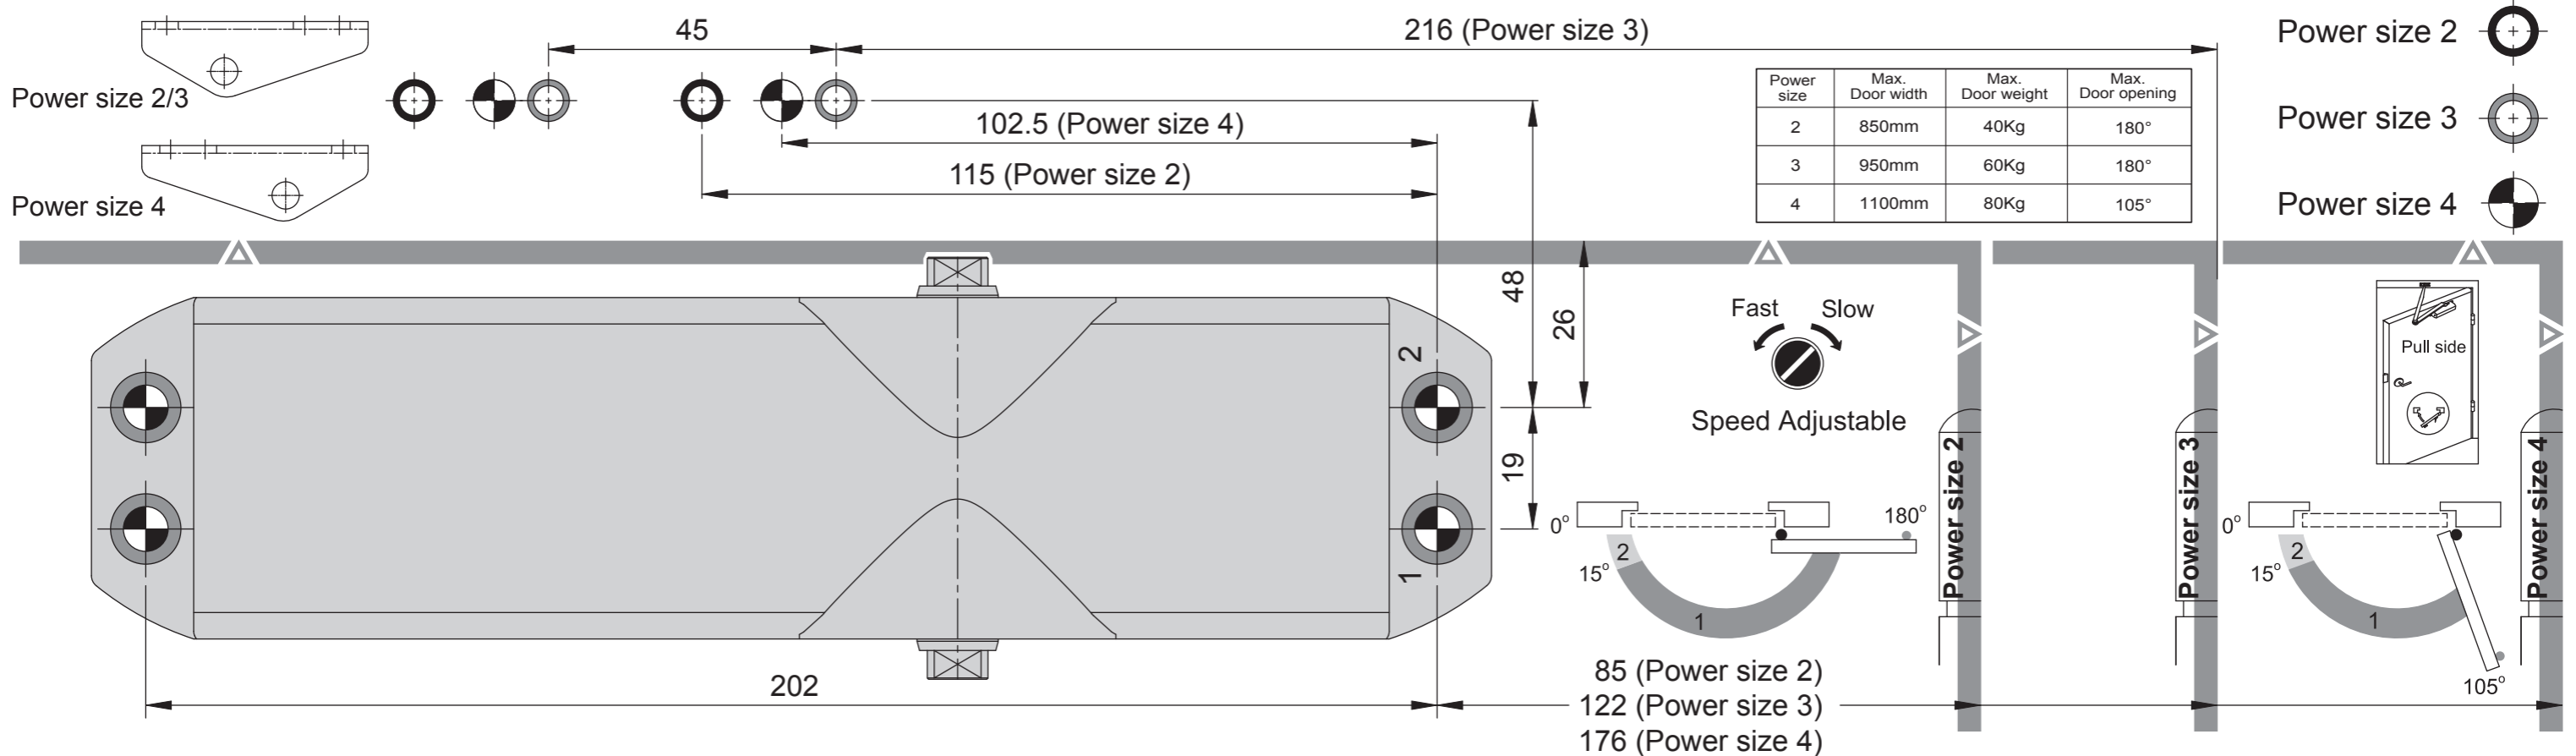

Power size	Max. Door width	Max. Door weight	Max. Door opening
3	950mm	60Kg	160°

Power size	Max. Door width	Max. Door weight	Max. Door opening
2	850mm	40Kg	180°
3	950mm	60Kg	180°
4	1100mm	80Kg	105°

		Ø4.2		M5
		Ø2.5		

Power size	Max. Door width	Max. Door weight	Max. Door opening
3	950mm	60Kg	160°

Parallel Fixing (66)

Power size	Max. Door width	Max. Door weight	Max. Door opening
2	850mm	40Kg	180°
3	950mm	60Kg	180°
4	1100mm	80Kg	105°

- Power size 2
- Power size 3
- Power size 4